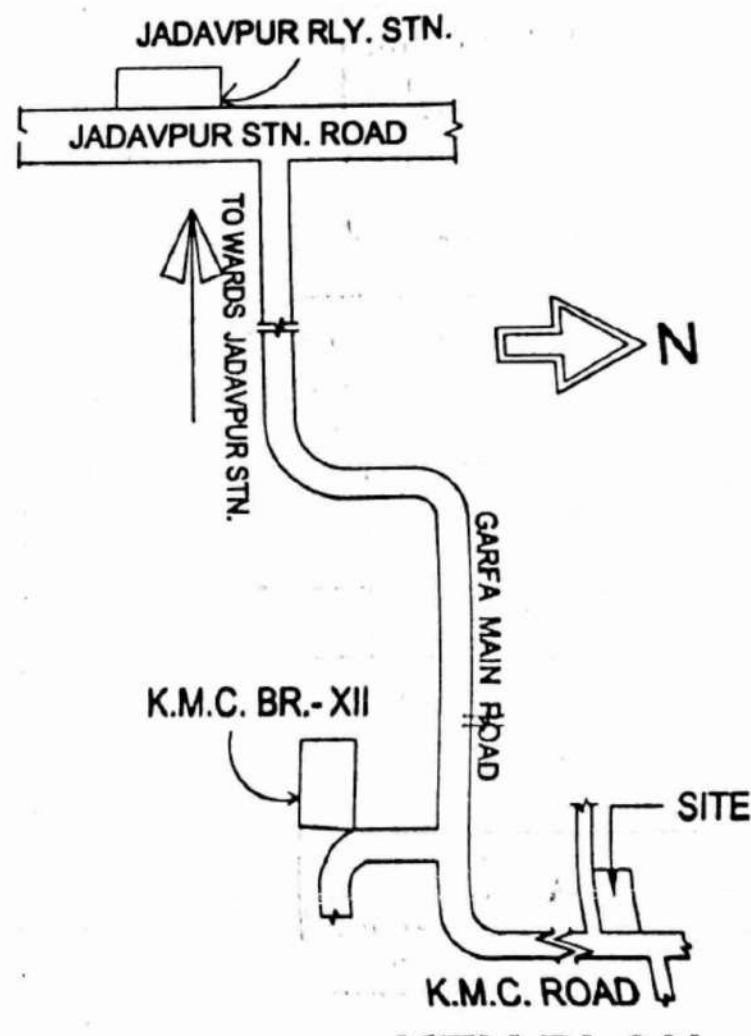

LOCATION: PREMISES NO. 57, PRATAPGARH (EARLIER PRATAP GARH COLONY), P.O. – SANTOSH PUR (SUB-POST OFFICE – GARFA), CORRESPONDING TO POSTAL PREMISES NO: E-38, PRATAP GARH, UNDER P.S. – ERSTWHILE KASBA NOW GARFA, DISTRICT 24- PARGANAS, KOLKATA – 700075

LAT:22.2957  
LONG: 88.2250

LAT:22.2957  
LONG: 88.2250

ROY & PAL PROJECTS INDIA PVT. LTD.

*Azim Pal*  
Director.