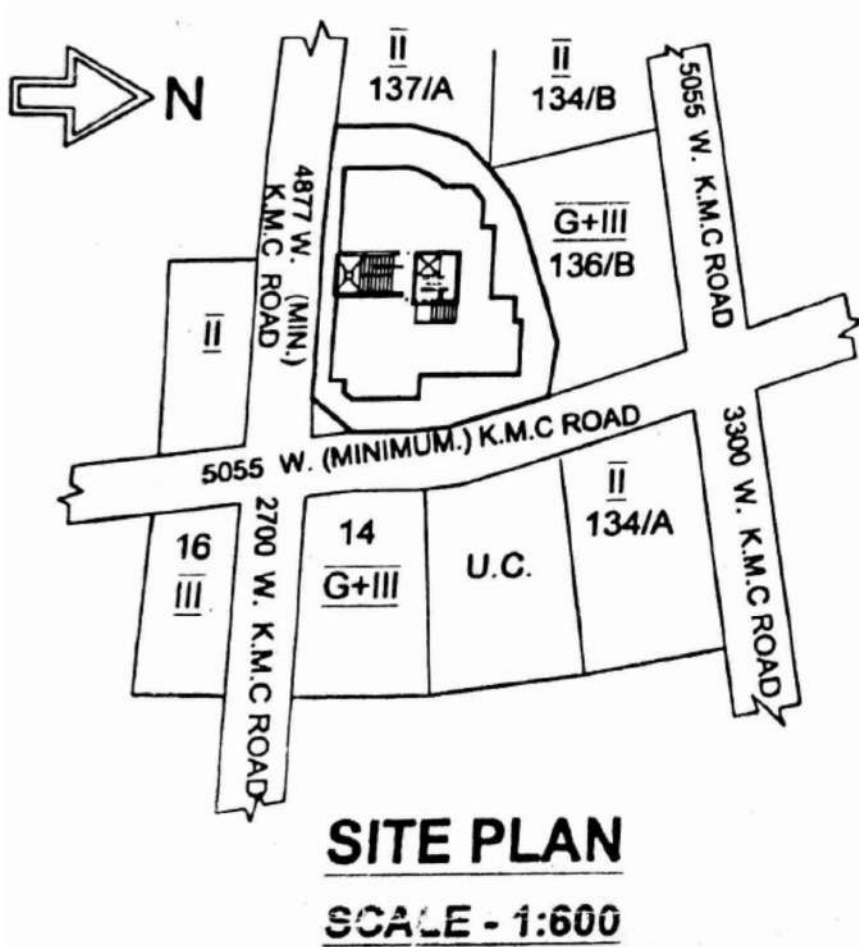

LOCATION: PREMISES NO. 57, PRATAPGARH (EARLIER PRATAP GARH COLONY), P.O. – SANTOSH PUR (SUB-POST OFFICE – GARFA), CORRESPONDING TO POSTAL PREMISES NO: E-38, PRATAP GARH, UNDER P.S. – ERSTWHILE KASBA NOW GARFA, DISTRICT 24- PARGANAS, KOLKATA – 700075

LAT:22.2957  
LONG: 88.2250

LAT:22.2957  
LONG: 88.2250

ROY & PAL PROJECTS INDIA PVT. LTD.

*Azim Pal*  
Director.